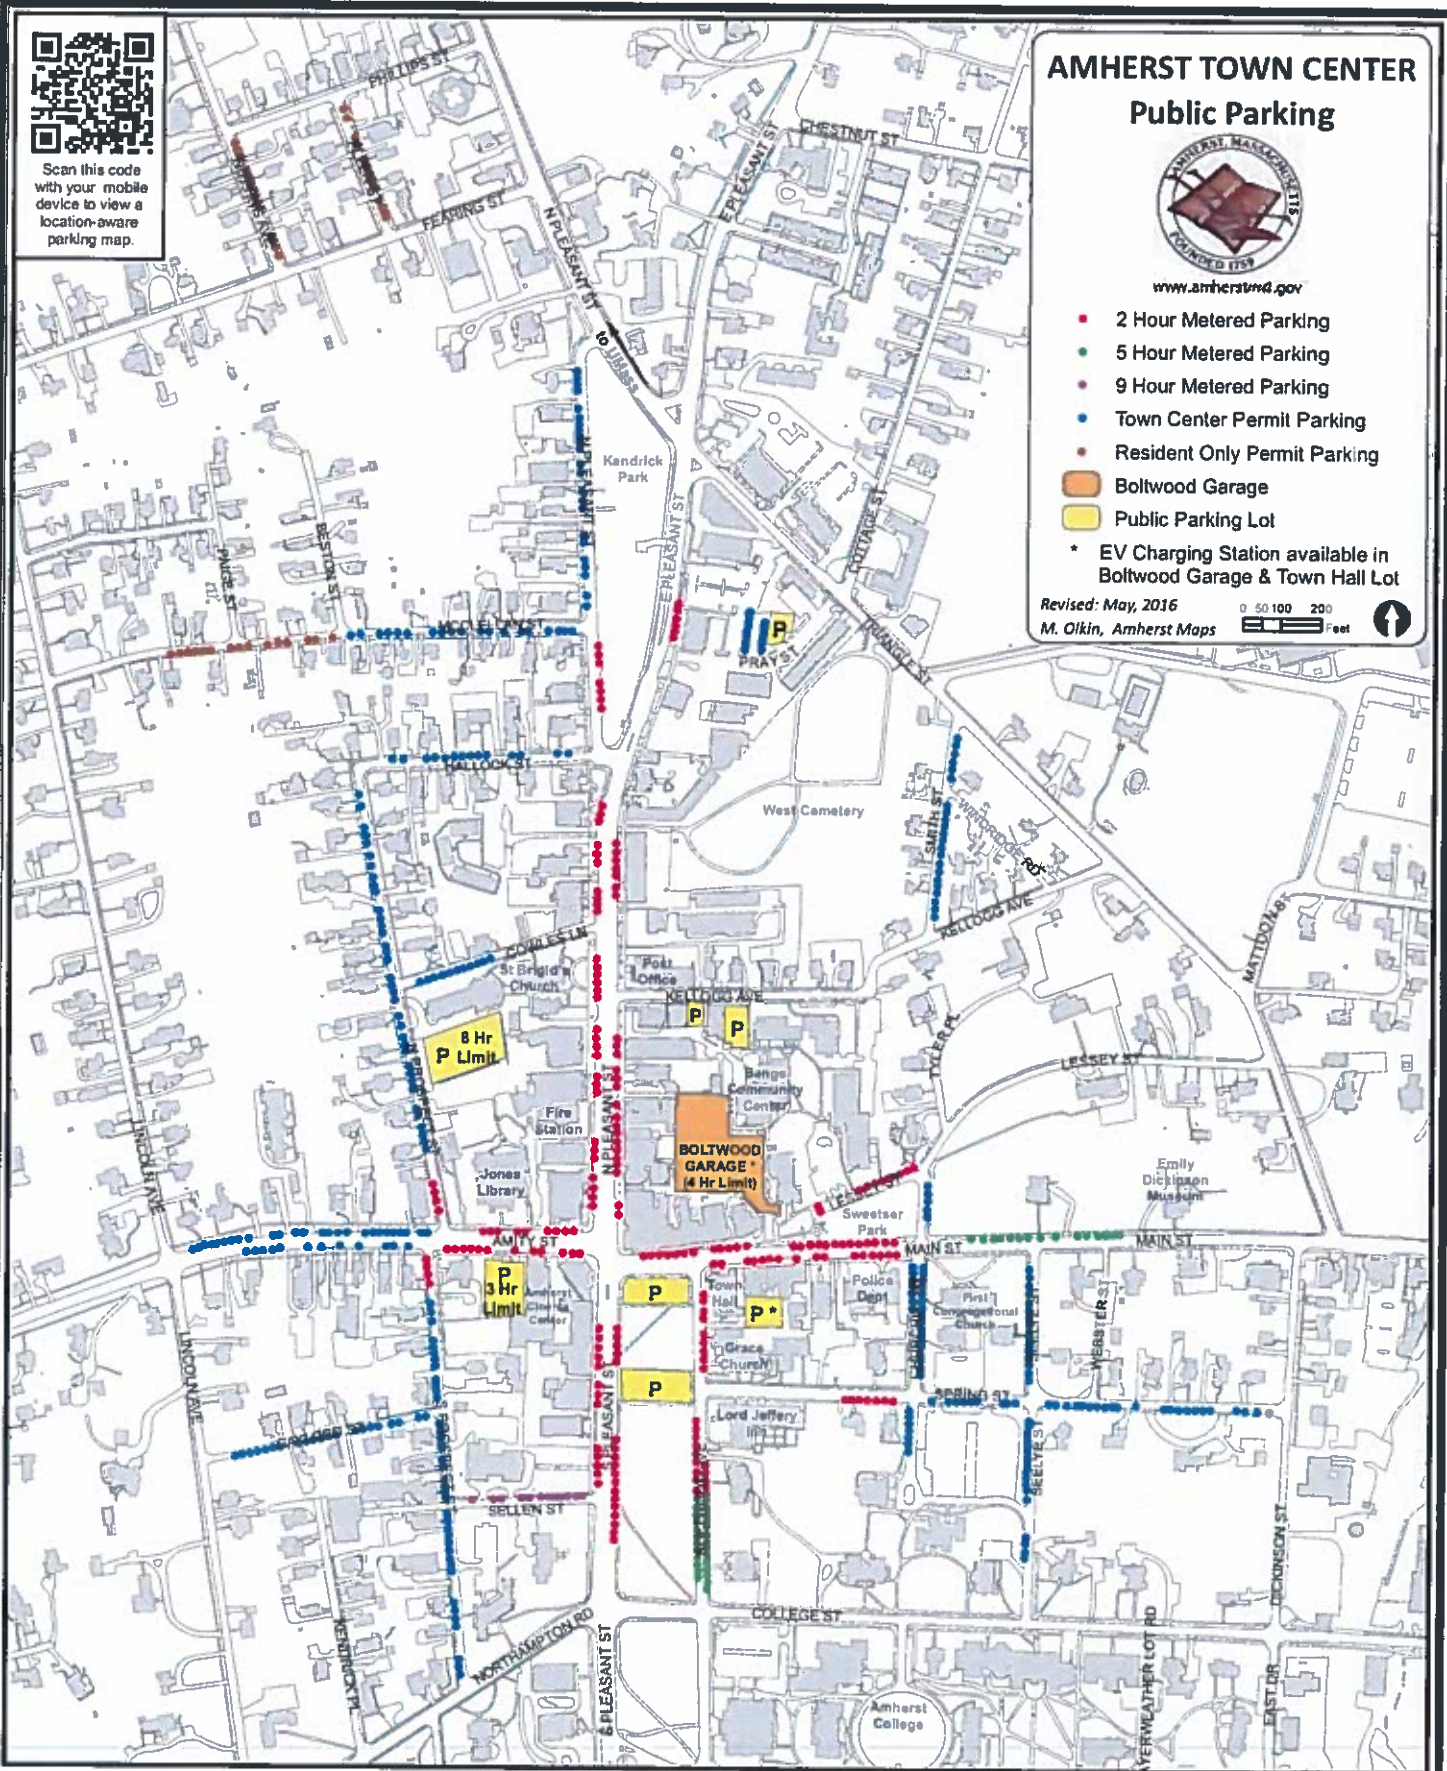

Scan this code with your mobile device to view a location-aware parking map.

AMHERST TOWN CENTER Public Parking

www.amherstma.gov

1. 2 Hour Metered Parking
   - 5 Hour Metered Parking
   - 9 Hour Metered Parking
   - Town Center Permit Parking
   - Resident Only Permit Parking
   - Boltwood Garage
   - Public Parking Lot
2. EV Charging Station available in Boltwood Garage & Town Hall Lot

Revised: May, 2016

M. Olkin, Amherst Maps

ARE YOU LOOKING FOR A PLACE TO PARK IN AMHERST CENTER?

For parking info call: 413-259-3020 or go to www.amherstma.gov/parking